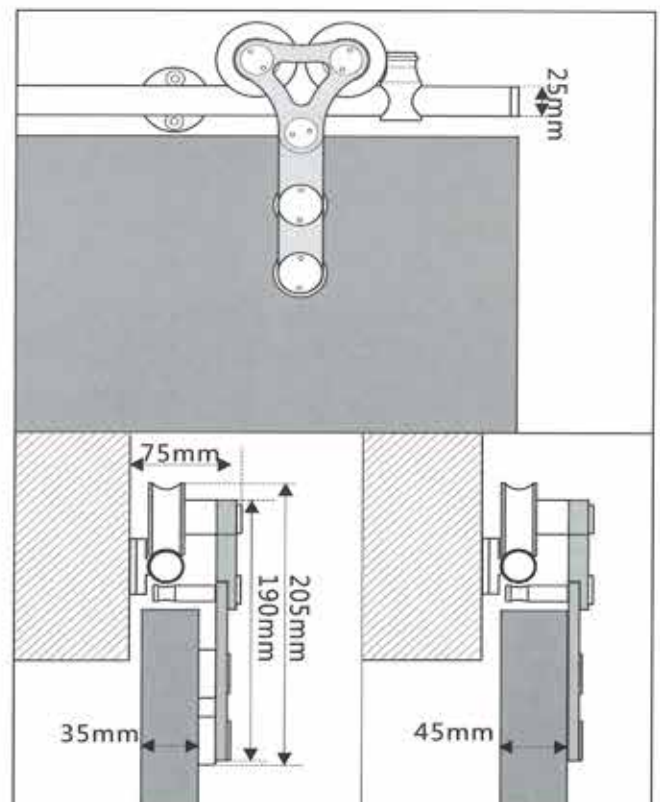

Sliding roller:TY2.040.046.92