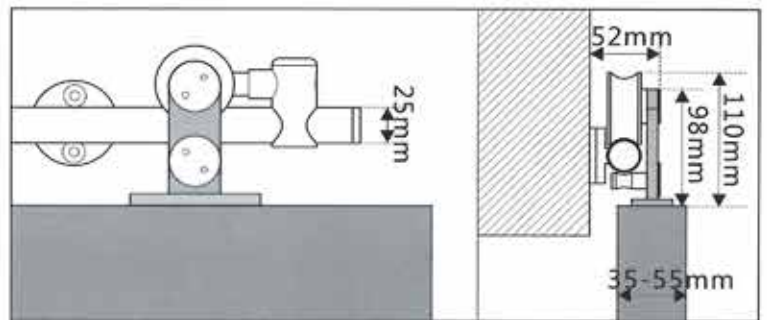

Sliding roller:TY2.040.047.92