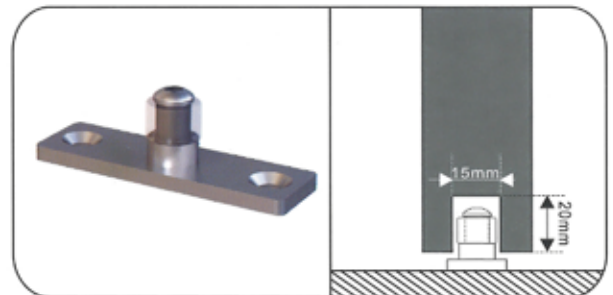

TY2.041.010.92