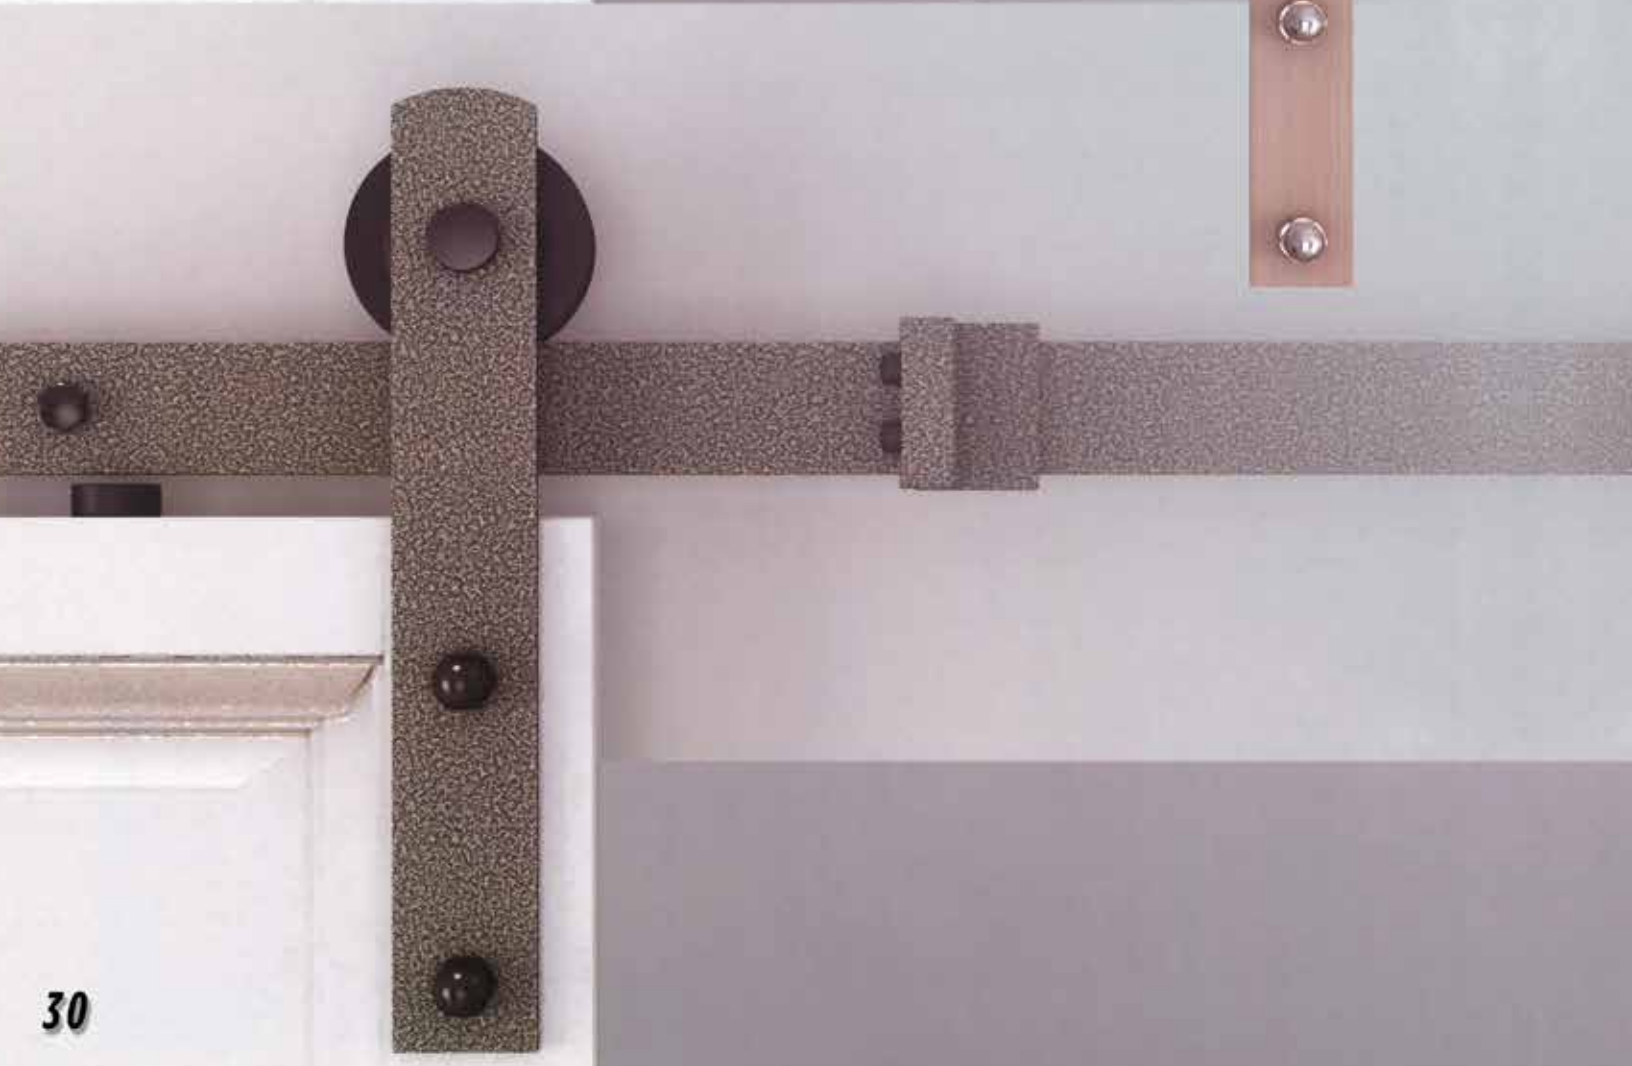

Sliding roller:TY2.042.009.25

Sliding roller:TY2.042.011.25

Sliding roller:TY2.042.012.25

Sliding roller:TY2.042.007.25

Sliding roller:TY2.042.019.25

soft closer
TY2.099.033.00

Actuator
TY2.099.025.22

SLIDING DOOR HARDWARE IN STEEL