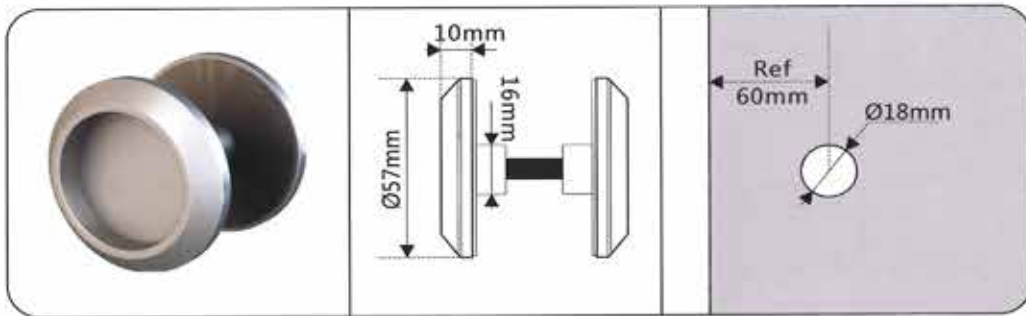

TY2.071.043.24