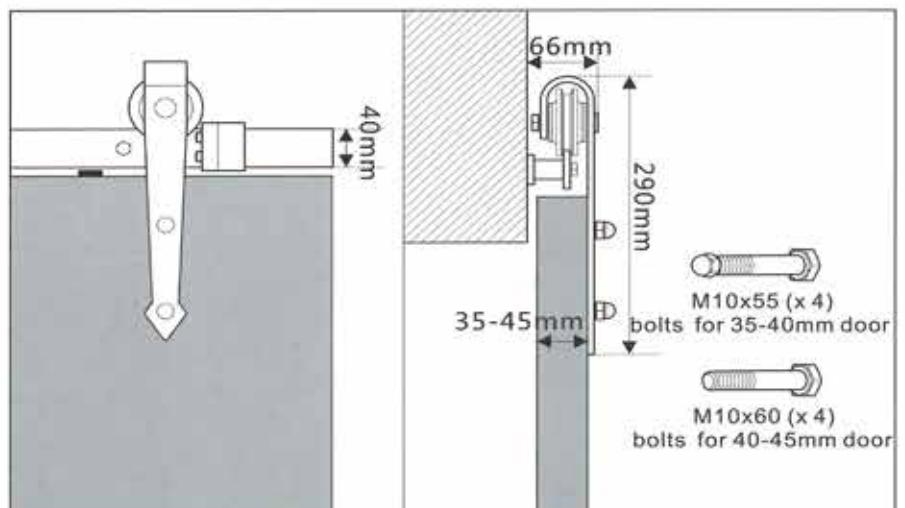

Sliding roller:TY2.042.009.25