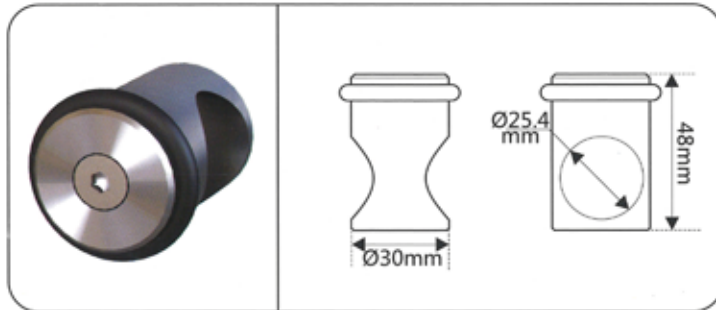

TY2.013.011.92

TY2.013.004.92

TY2.013.024.92

TY2.013.025.92

TY2.013.028.92

TY5.030.031.00

wooden door system:A-3)

Sliding Door Hardware in Steel