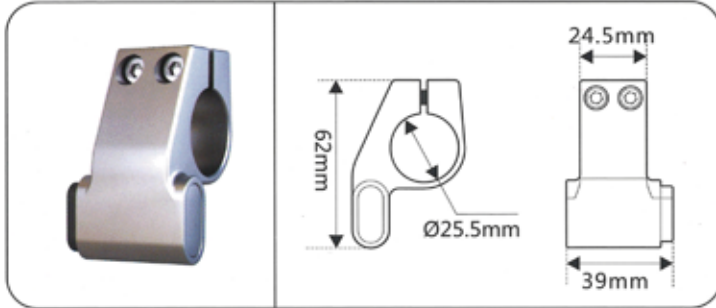

TY2.013.017.92