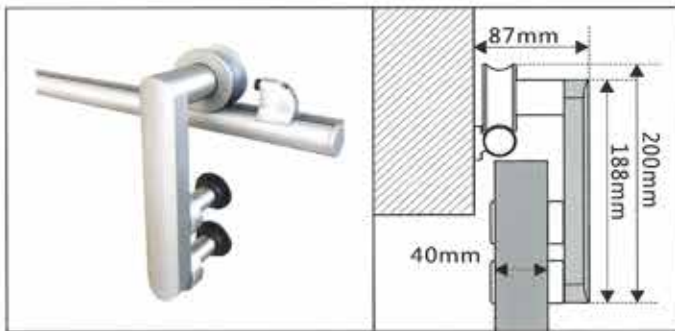

Sliding roller
TY2.040.015.24

Sliding roller
TY2.040.018.24

Door stop
TY2.063.002.24

End piece
TY9.008.096.00

Sliding rail
TY2.061.002.24

wooden door system:A-2)

Sliding Door Hardware in Stainless Steel

TYS2503