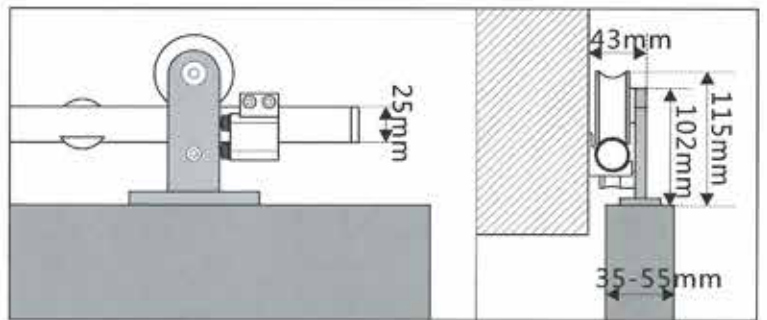

SLIDING DOOR HARDWARE IN STAINLESS STEEL

Sliding roller:TY2.040.003.92

Sliding roller:TY2.040.047.92

Sliding roller:TY2.040.036.92

Sliding roller:TY2.040.023.92

TYS2523

SLIDING DOOR HARDWARE IN STAINLESS STEEL