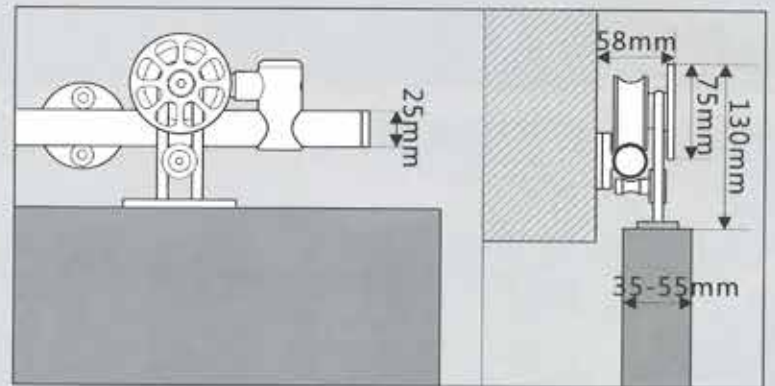

Sliding roller:TY2.040.046.92

SLIDING DOOR HARDWARE IN STAINLESS STEEL

Sliding roller:TY2.040.014.92

Sliding roller:TY2.040.013.92

TY2518

Connection way

Track adapter
TY2.014.002.00

SLIDING DOOR HARDWARE IN STAINLESS STEEL