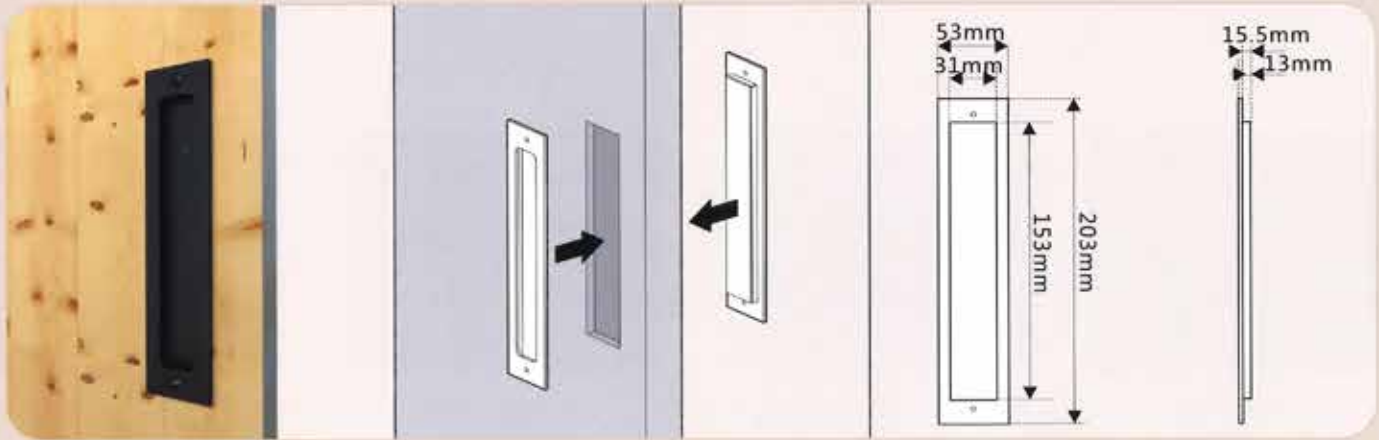

TY2.070.113