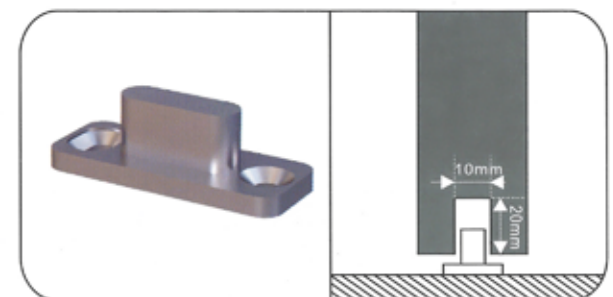

TY2.041.015.92