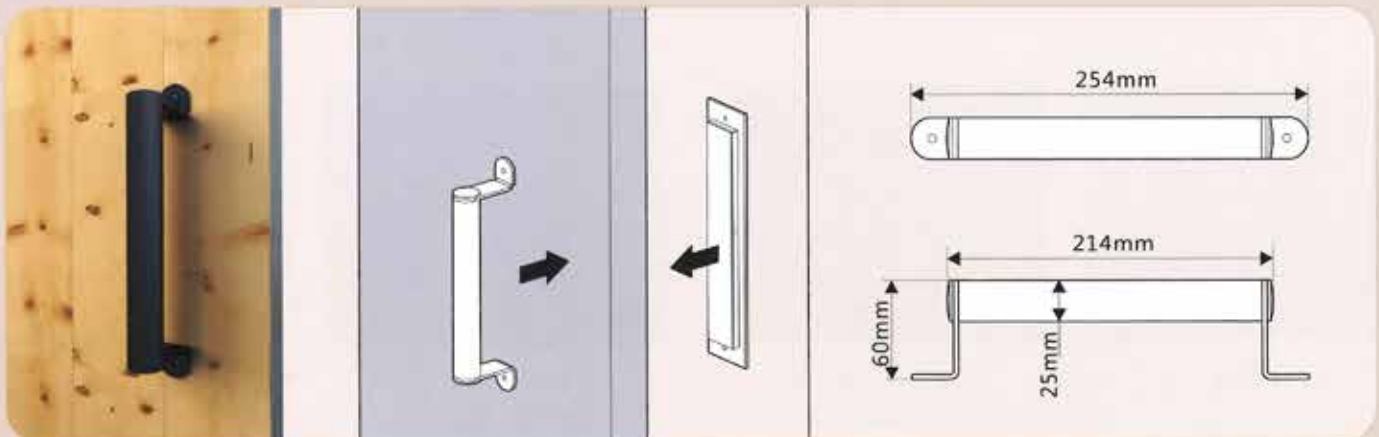

TY2.070.098