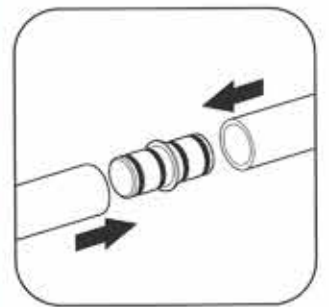

Sliding roller:TY2.040.046.92

SLIDING DOOR HARDWARE IN STAINLESS STEEL

Sliding roller:TY2.040.014.92

Sliding roller:TY2.040.013.92

TY2518

Connection way

Track adapter
TY2.014.002.00

SLIDING DOOR HARDWARE IN STAINLESS STEEL