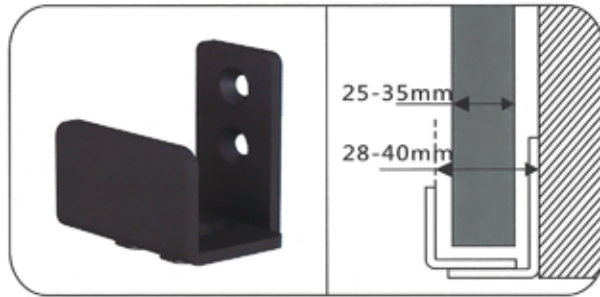

TY2.041.009.25