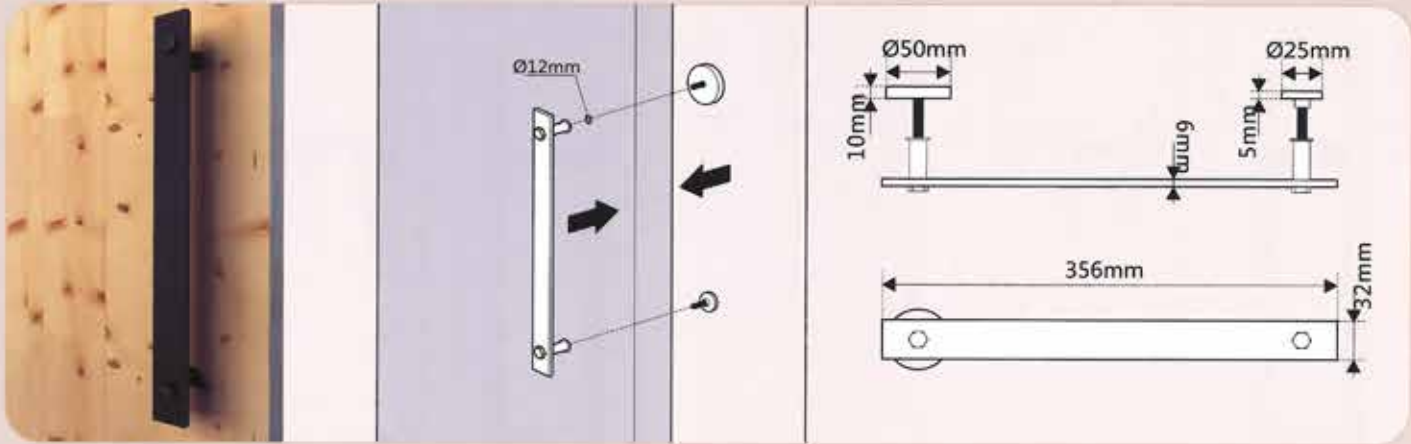

SLIDING DOOR HARDWARE IN STEEL

TY2.070.105