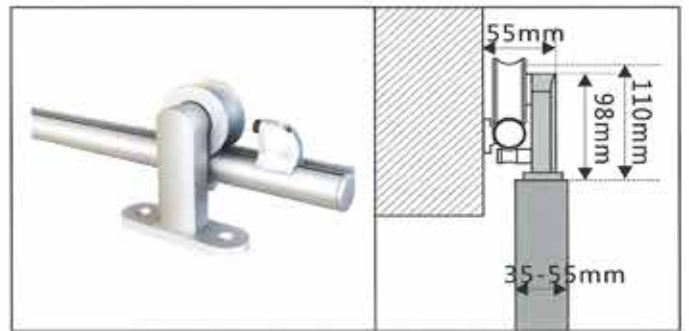

Sliding roller
TY2.040.015.24

Sliding roller
TY2.040.018.24

Door stop
TY2.063.002.24

End piece
TY9.008.096.00

Sliding rail
TY2.061.002.24

wooden door system:A-2)

Sliding Door Hardware in Stainless Steel

TYS2503