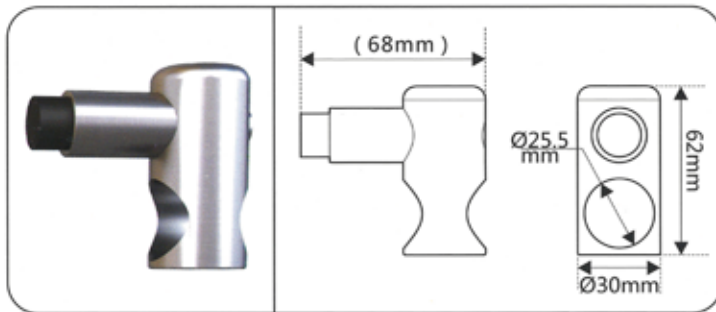

TY2.013.011.92

TY2.013.004.92

TY2.013.024.92

TY2.013.025.92

TY2.013.028.92

TY5.030.031.00

wooden door system:A-3)

Sliding Door Hardware in Steel