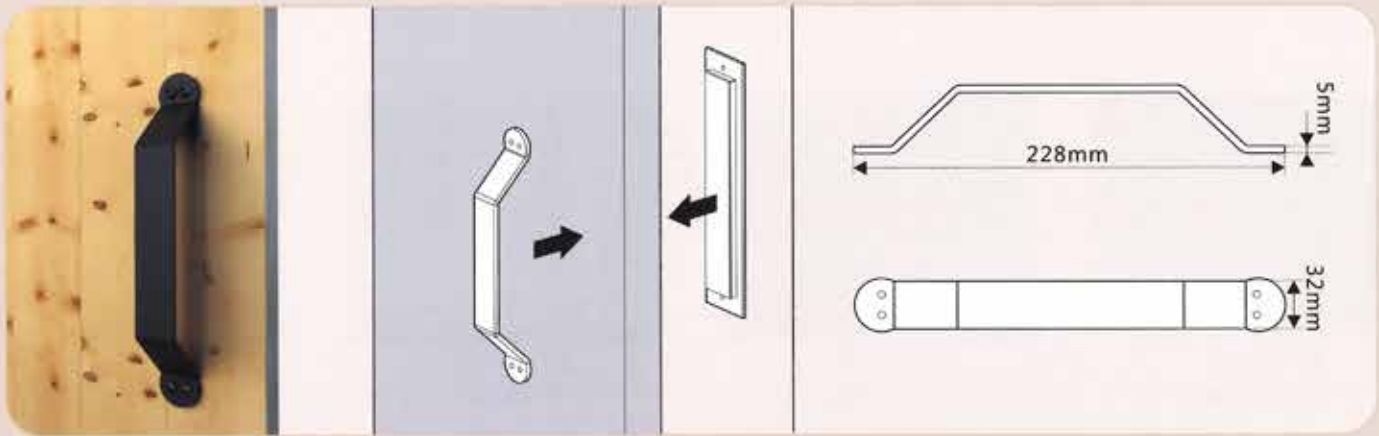

TY2.070.112