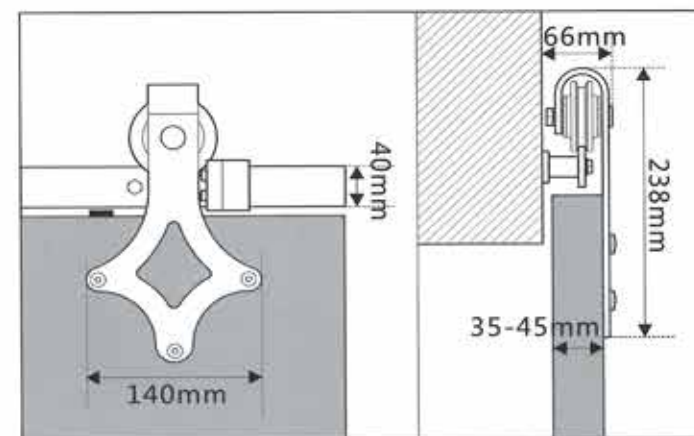

Sliding roller:TY2.042.009.25

Sliding roller:TY2.042.011.25

Sliding roller:TY2.042.012.25

Sliding roller:TY2.042.007.25

Sliding roller:TY2.042.019.25

soft closer
TY2.099.033.00

Actuator
TY2.099.025.22

SLIDING DOOR HARDWARE IN STEEL