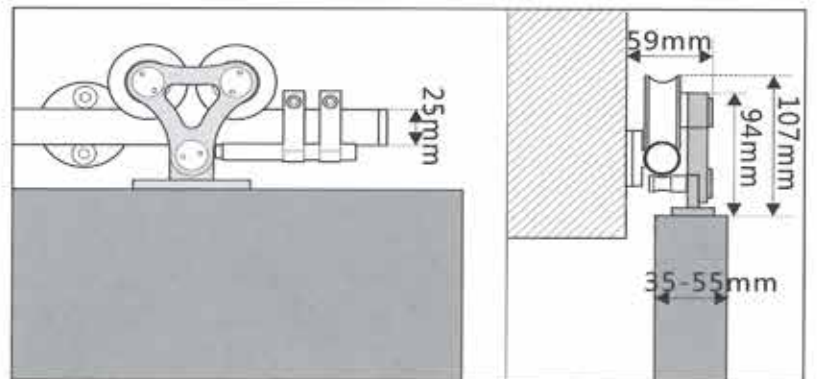

Sliding roller:TY2.040.002.92