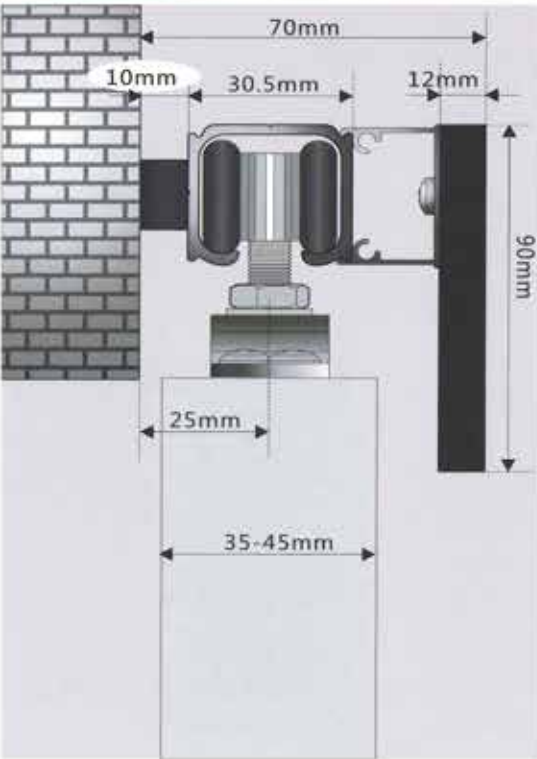

SLIDING DOOR HARDWARE IN ALUMINUM

Sliding rail
TY9.007.278.24

Hanging wheel
TY2.062.001.00

Fixing clamp
TY2.062.009.06

Door stop
TY2.063.001.00

Connecting plate
TY2.064.001.24

Spacer
TY9.099.154.00(10mm)
TY9.004.156.20(20mm)