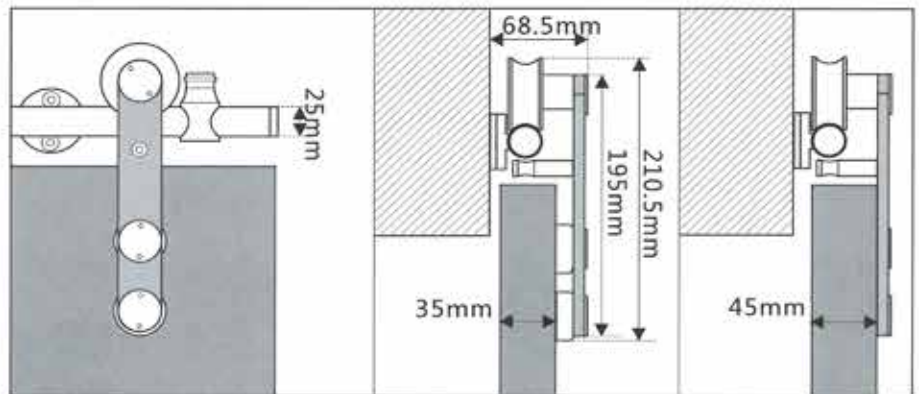

Sliding roller:TY2.040.048.92