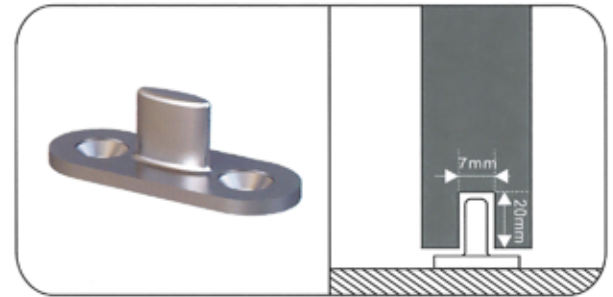

TY2.041.004.92