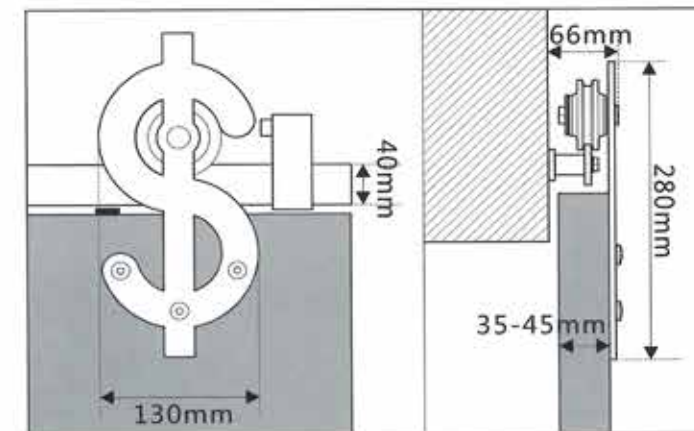

Sliding roller:TY2.042.009.25

Sliding roller:TY2.042.011.25

Sliding roller:TY2.042.012.25

Sliding roller:TY2.042.007.25

Sliding roller:TY2.042.019.25

soft closer
TY2.099.033.00

Actuator
TY2.099.025.22

SLIDING DOOR HARDWARE IN STEEL