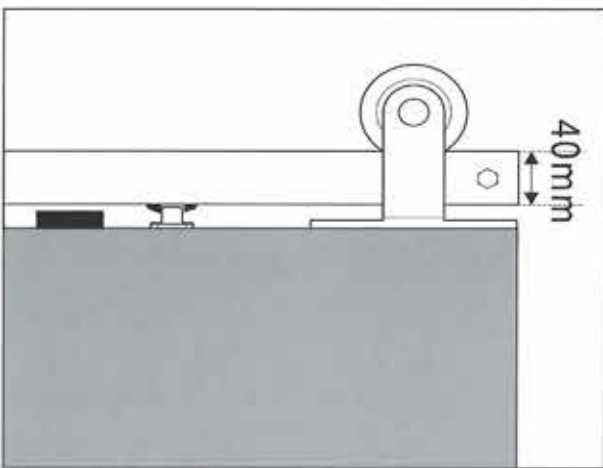

Sliding roller:TY2.042.009.25

Sliding roller:TY2.042.011.25

Sliding roller:TY2.042.012.25

Sliding roller:TY2.042.007.25

Sliding roller:TY2.042.019.25

soft closer
TY2.099.033.00

Actuator
TY2.099.025.22

SLIDING DOOR HARDWARE IN STEEL