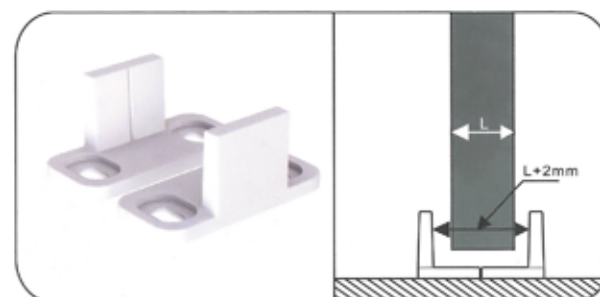

TY2.041.012.00