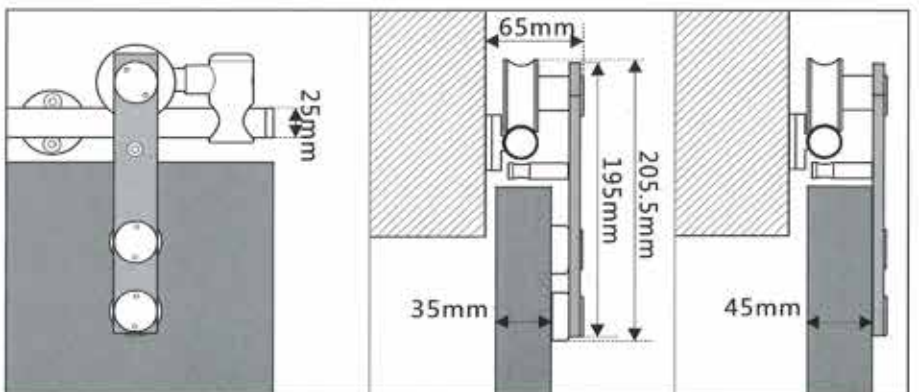

Sliding roller:TY2.040.052.92