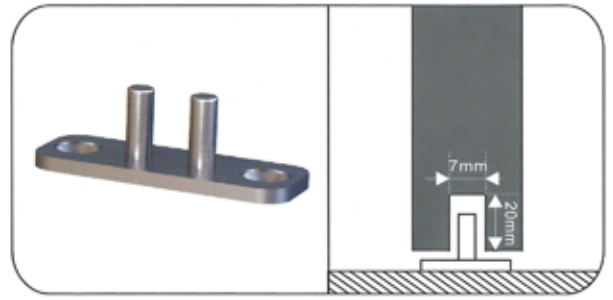

TY2.041.001.92