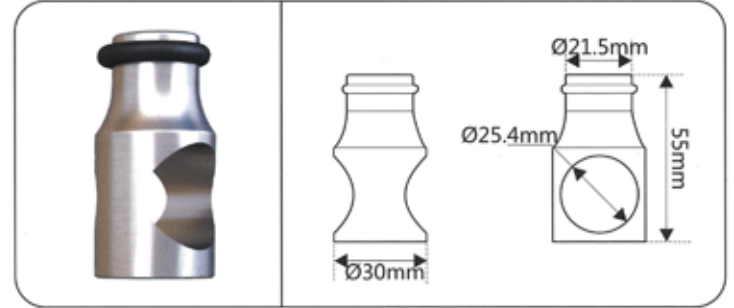

TY2.013.003.92