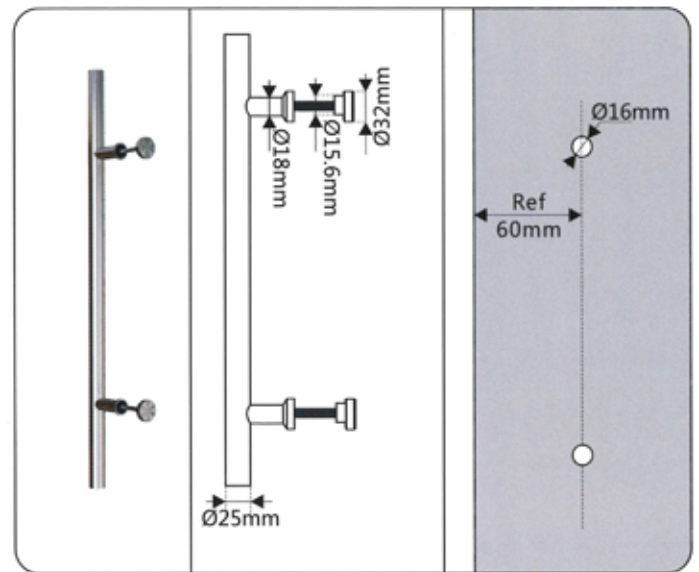

TY2.070.101

TY2.070.113

TY2.070.112

TY2.070.098

SLIDING DOOR HARDWARE IN STEEL

TY2.070.105

TY2.070.109

DOOR HANDLE

A STYLE

B STYLE

C STYLE

D STYLE

Total Length	Holes Distance	Item NO.			
		A STYLE	B STYLE	C STYLE	D STYLE
600mm	400mm	TY2.070.030.92			TY2.070.090.92
500mm	300mm	TY2.070.021.92	TY2.070.046.92		
400mm	300mm	TY2.070.039.92	TY2.070.083.92	TY2.070.067.92	TY2.070.089.92
300mm	200mm				TY2.070.085.92
200mm	150mm		TY2.070.081.92	TY2.070.082.92	