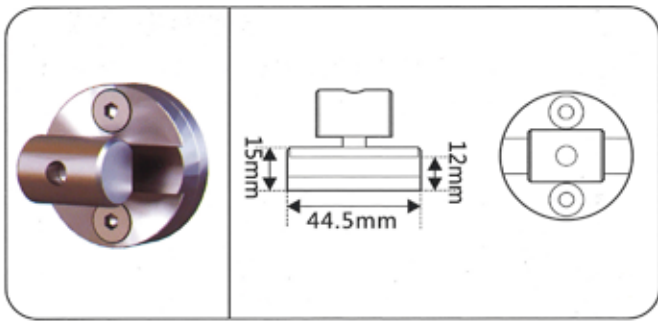

TY2.012.008.92