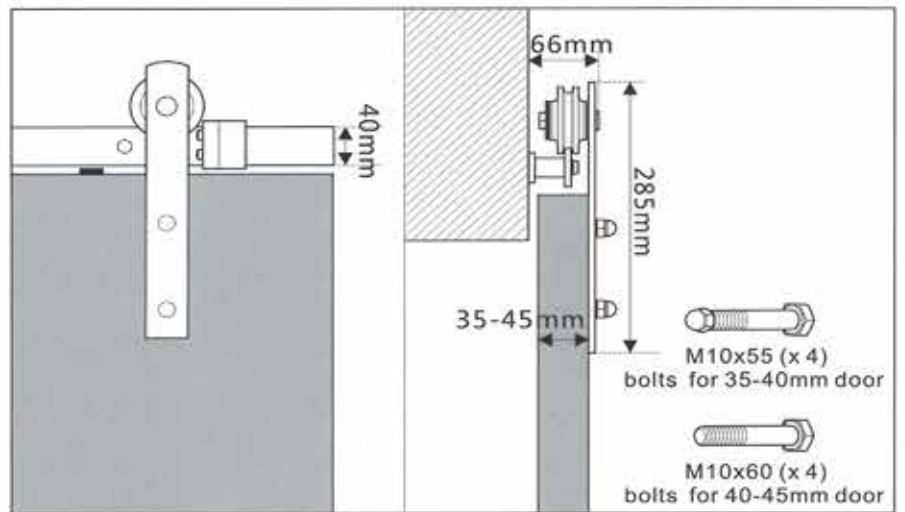

Sliding roller:TY2.042.021.92

Sliding roller:TY2.042.014.92

Sliding roller:TY2.042.018.92

SLIDING DOOR HARDWARE IN STEEL

Sliding roller:TY2.042.010.25

Sliding roller:TY2.042.017.25

Sliding roller:TY2.042.008.25