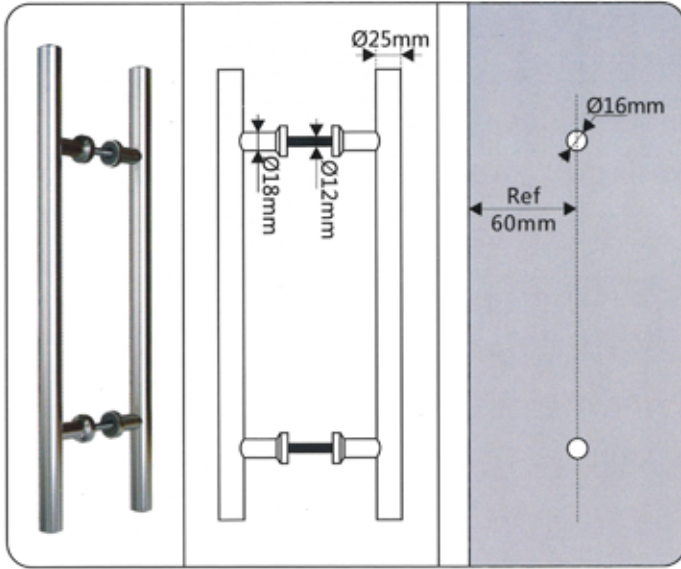

TY2.070.101

TY2.070.113

TY2.070.112

TY2.070.098

SLIDING DOOR HARDWARE IN STEEL

TY2.070.105

TY2.070.109

DOOR HANDLE

A STYLE

B STYLE

C STYLE

D STYLE

Total Length	Holes Distance	Item NO.			
		A STYLE	B STYLE	C STYLE	D STYLE
600mm	400mm	TY2.070.030.92			TY2.070.090.92
500mm	300mm	TY2.070.021.92	TY2.070.046.92		
400mm	300mm	TY2.070.039.92	TY2.070.083.92	TY2.070.067.92	TY2.070.089.92
300mm	200mm				TY2.070.085.92
200mm	150mm		TY2.070.081.92	TY2.070.082.92	