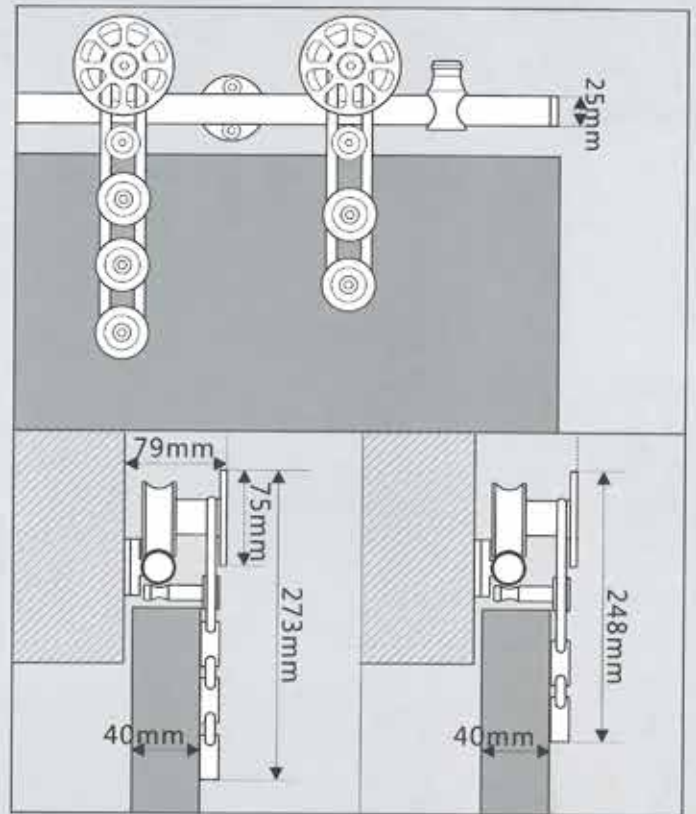

SLIDING DOOR HARDWARE IN STAINLESS STEEL

Sliding roller:TY2.040.014.92