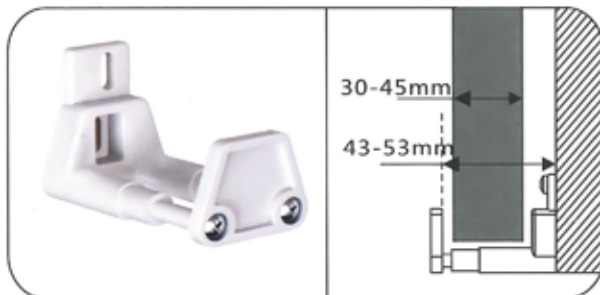

TY2.041.011.00