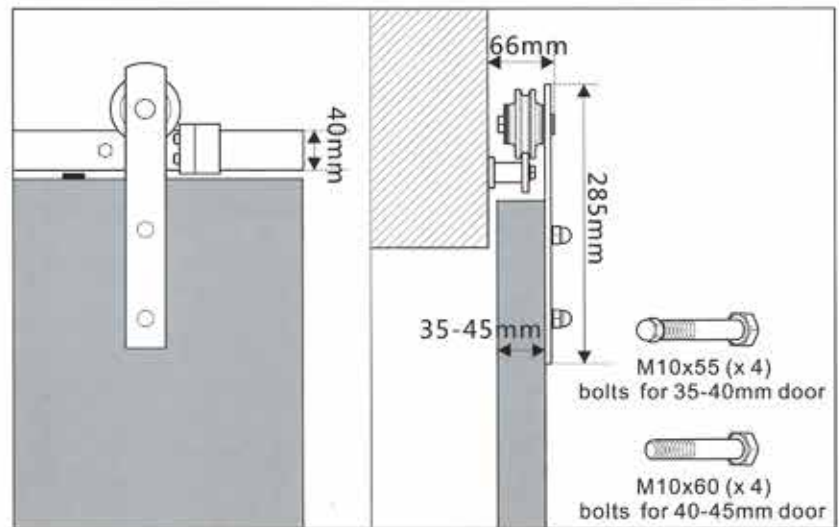

Sliding roller:TY2.042.014.92