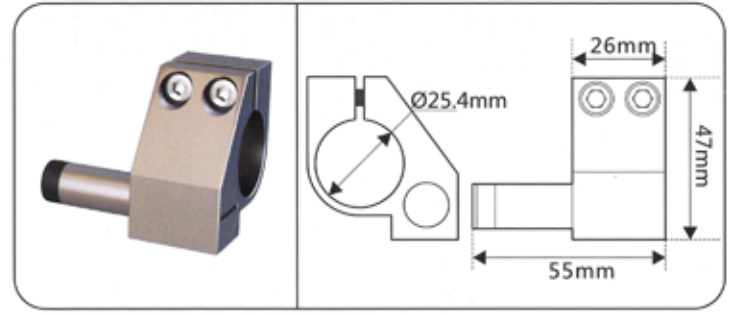

TY2.013.001.92