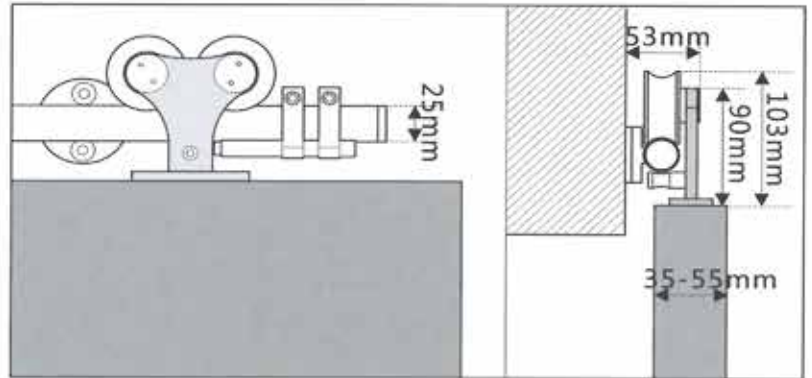

Sliding roller:TY2.040.044.92

Sliding roller:TY2.040.048.92

Sliding roller:TY2.040.053.92

Sliding roller:TY2.040.052.92

SLIDING DOOR HARDWARE IN STAINLESS STEEL

Sliding roller:TY2.040.019.92

Sliding roller:TY2.040.002.92