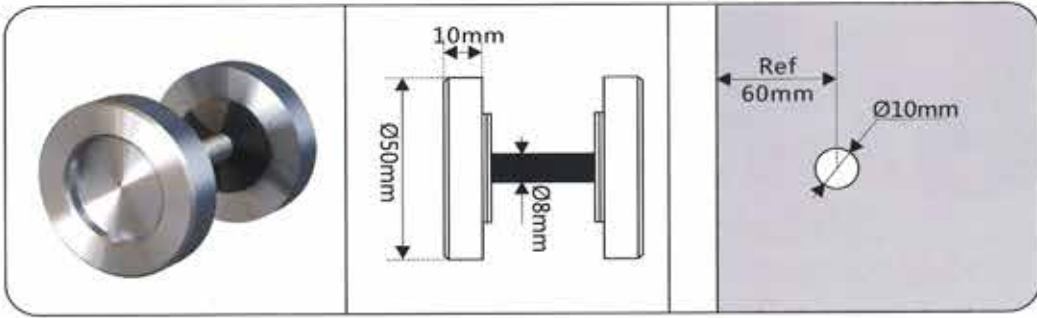

A STYLE

B STYLE

C STYLE

D STYLE

Total Length	Holes Distance	Item NO.			
		A STYLE	B STYLE	C STYLE	D STYLE
600mm	400mm	TY2.070.030.92			TY2.070.090.92
500mm	300mm	TY2.070.021.92	TY2.070.046.92		
400mm	300mm	TY2.070.039.92	TY2.070.083.92	TY2.070.067.92	TY2.070.089.92
300mm	200mm				TY2.070.085.92
200mm	150mm		TY2.070.081.92	TY2.070.082.92	