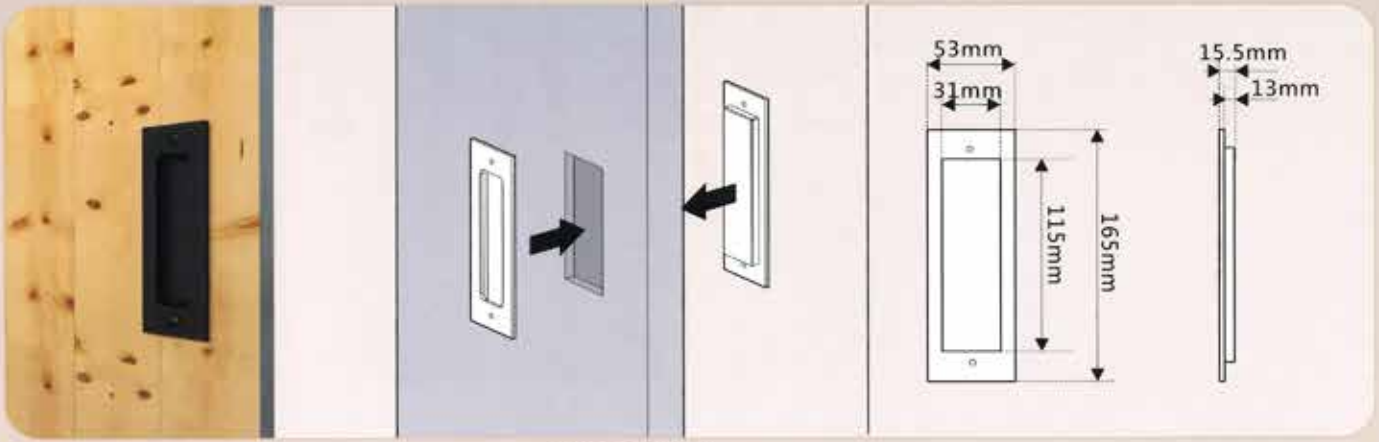

TY2.070.101