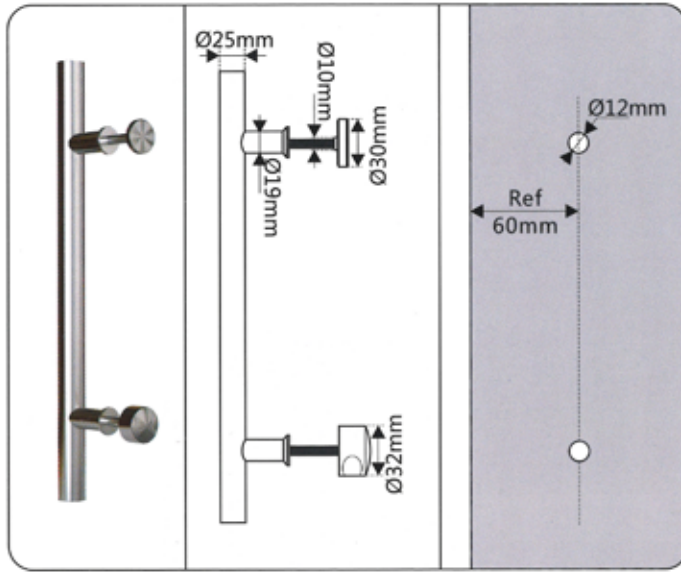

TY2.070.101

TY2.070.113

TY2.070.112

TY2.070.098

SLIDING DOOR HARDWARE IN STEEL

TY2.070.105

TY2.070.109

DOOR HANDLE

A STYLE

B STYLE

C STYLE

D STYLE

Total Length	Holes Distance	Item NO.			
		A STYLE	B STYLE	C STYLE	D STYLE
600mm	400mm	TY2.070.030.92			TY2.070.090.92
500mm	300mm	TY2.070.021.92	TY2.070.046.92		
400mm	300mm	TY2.070.039.92	TY2.070.083.92	TY2.070.067.92	TY2.070.089.92
300mm	200mm				TY2.070.085.92
200mm	150mm		TY2.070.081.92	TY2.070.082.92	