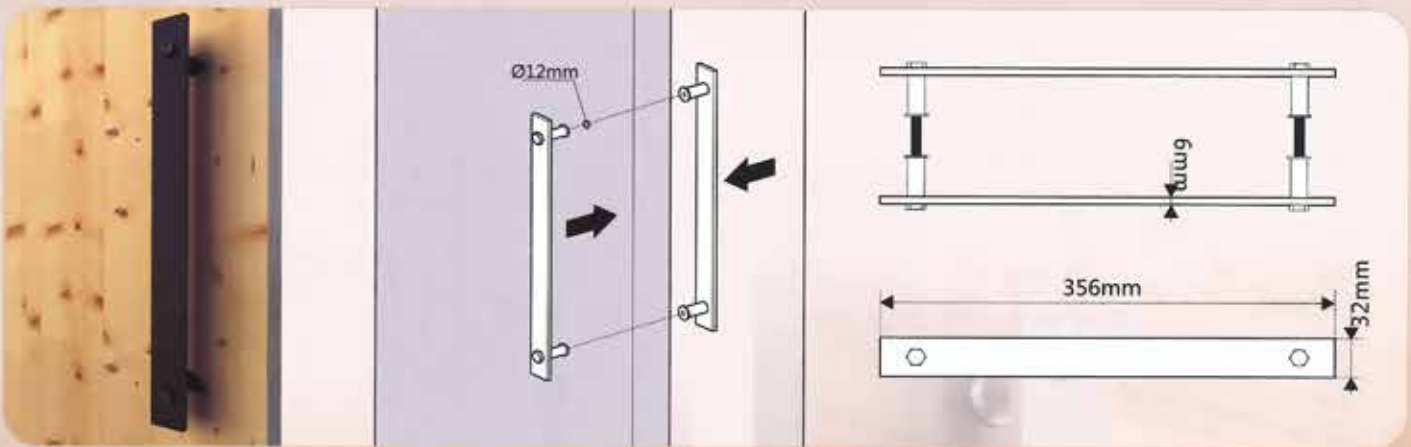

TY2.070.109