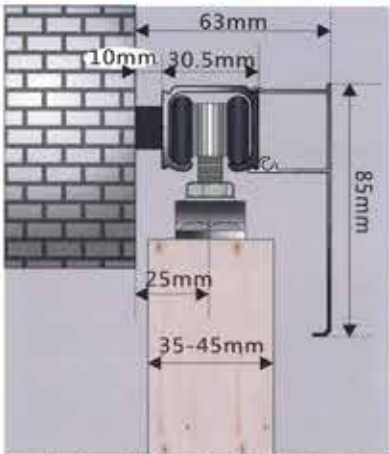

wooden door system:A-1)

Sliding Door Hardware in Aluminum

Actuator
TY2.099.014.00

soft closer
TY2.099.012.00

SLIDING DOOR HARDWARE IN ALUMINUM

Spacer
TY9.099.154.00(10mm)
TY9.004.156.20(20mm)

Decorative cover
TY2.064.003.24