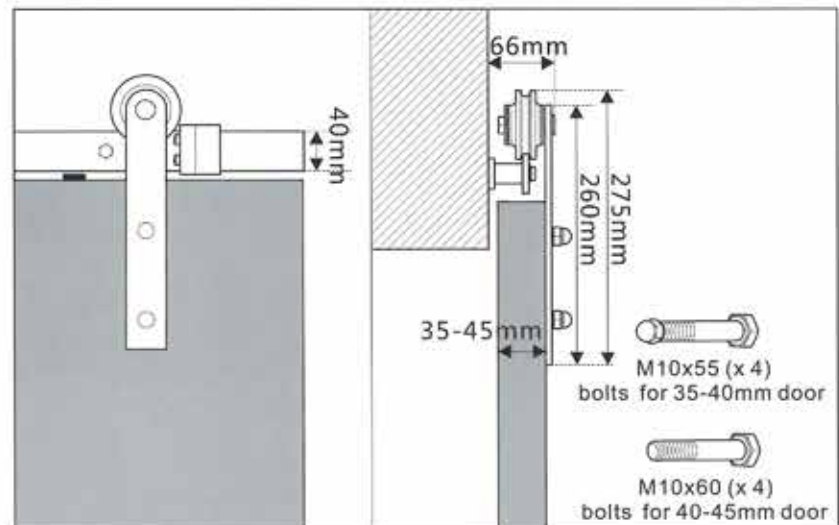

Sliding roller:TY2.042.018.92