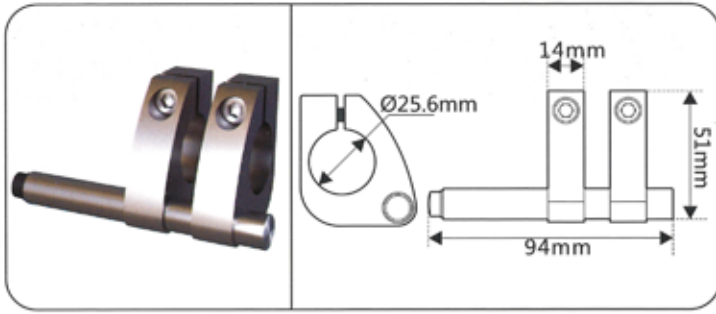

TY2.013.007.92