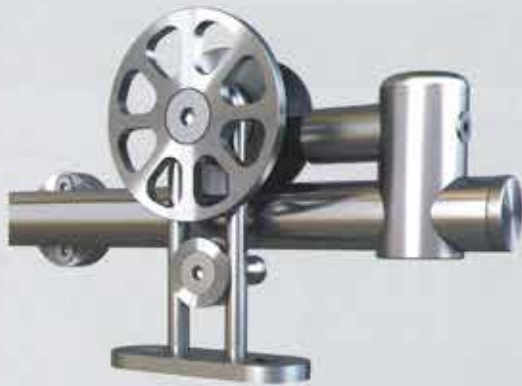

Sliding roller:TY2.040.046.92

SLIDING DOOR HARDWARE IN STAINLESS STEEL

Sliding roller:TY2.040.014.92

Sliding roller:TY2.040.013.92

TY2518

Connection way

Track adapter
TY2.014.002.00

SLIDING DOOR HARDWARE IN STAINLESS STEEL