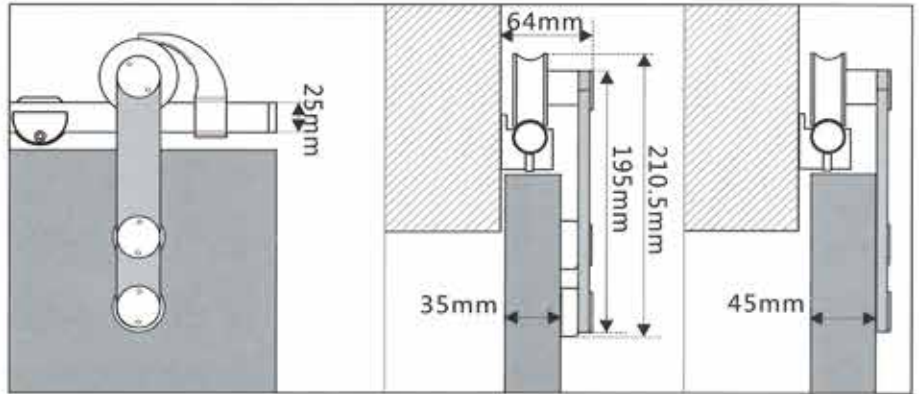

SLIDING DOOR HARDWARE IN STAINLESS STEEL

Sliding roller:TY2.040.044.92