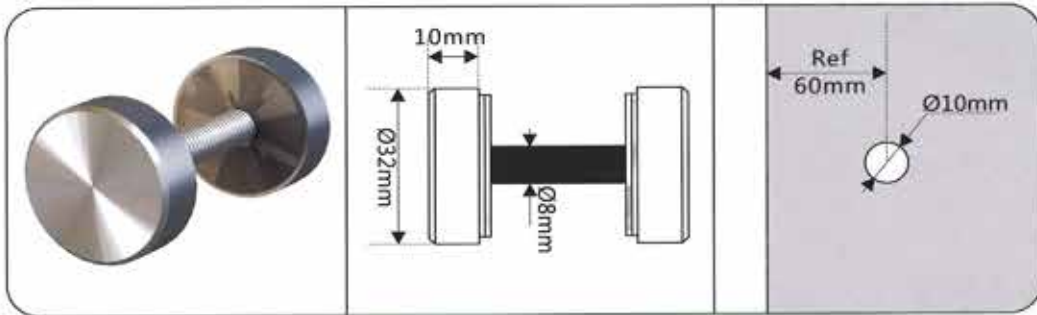

TY2.071.027.92