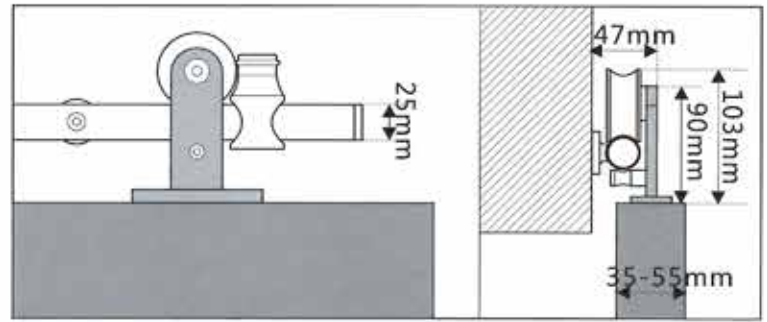

SLIDING DOOR HARDWARE IN STAINLESS STEEL

Sliding roller:TY2.040.003.92