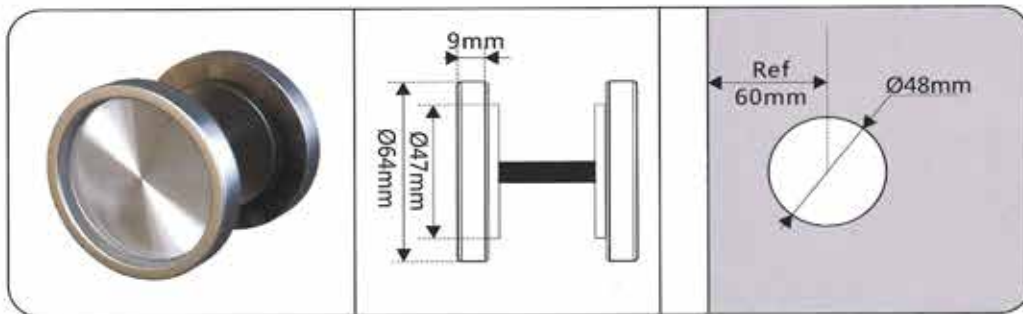

TY2.071.057.92