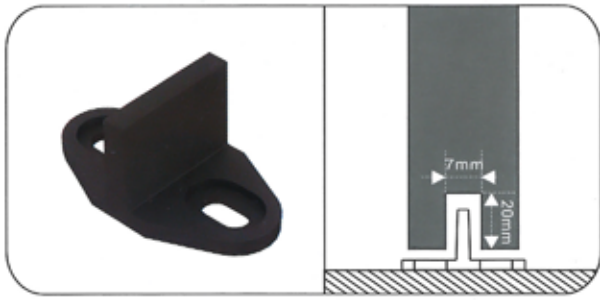

TY2.041.002.00