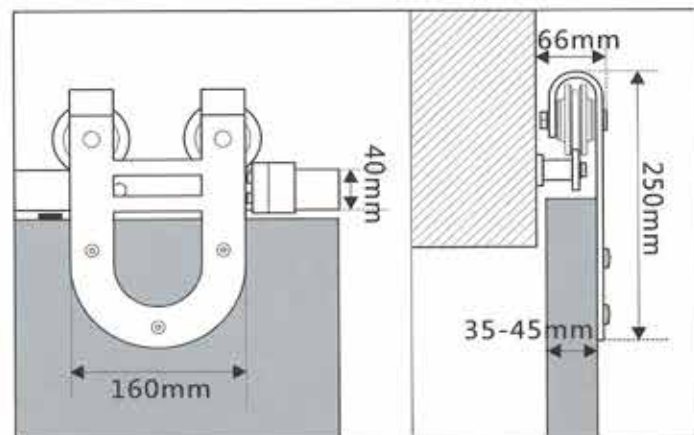

Sliding roller:TY2.042.012.25