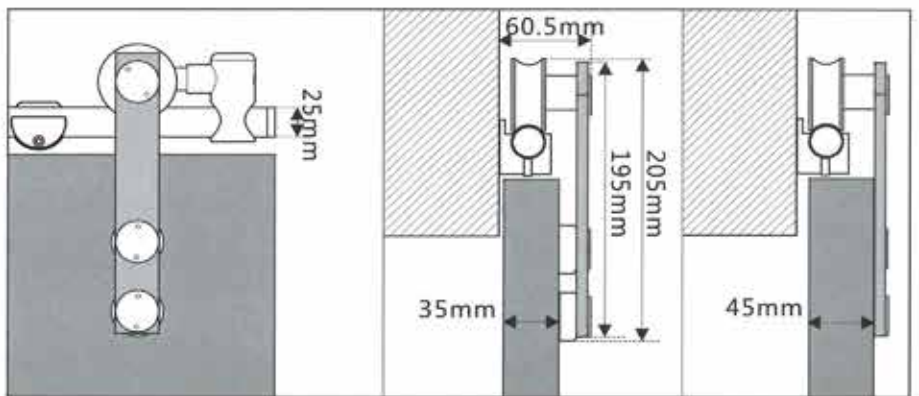

Sliding roller:TY2.040.053.92