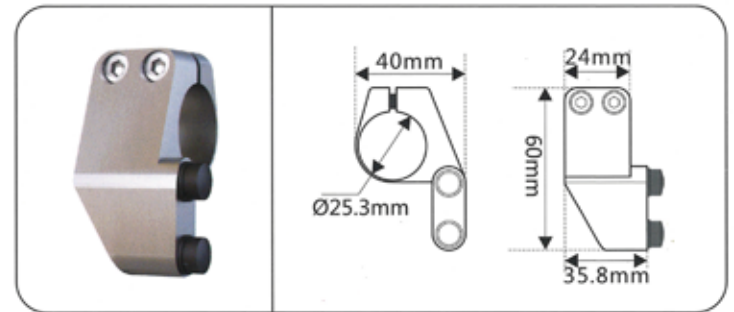

TY2.013.011.92

TY2.013.004.92

TY2.013.024.92

TY2.013.025.92

TY2.013.028.92

TY5.030.031.00

wooden door system:A-3)

Sliding Door Hardware in Steel