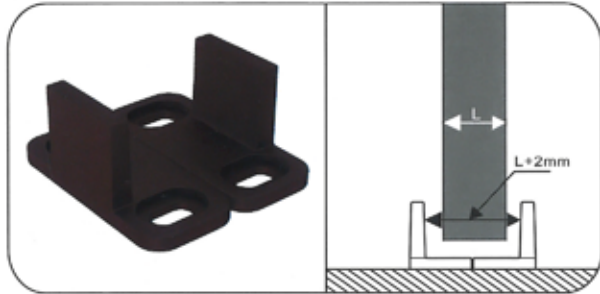

TY2.041.007.00