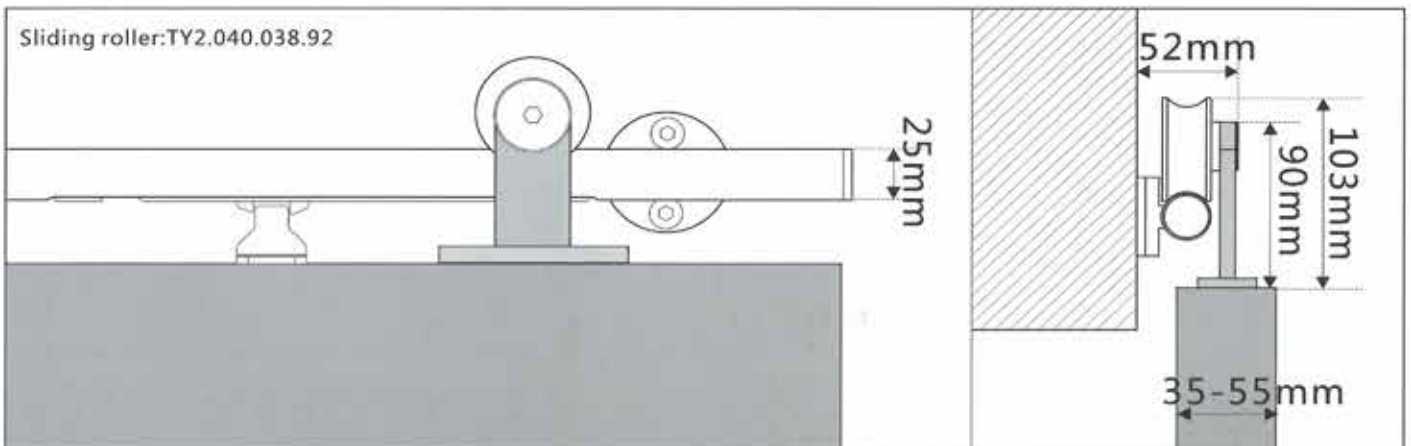

SLIDING DOOR HARDWARE IN STAINLESS STEEL