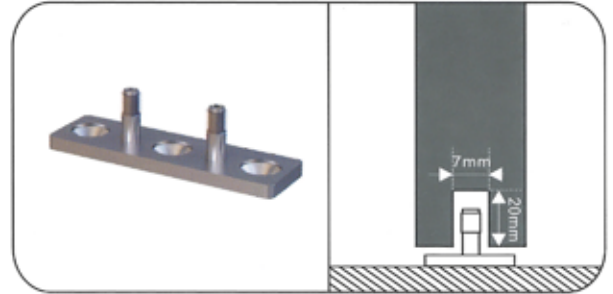

TY2.041.003.92