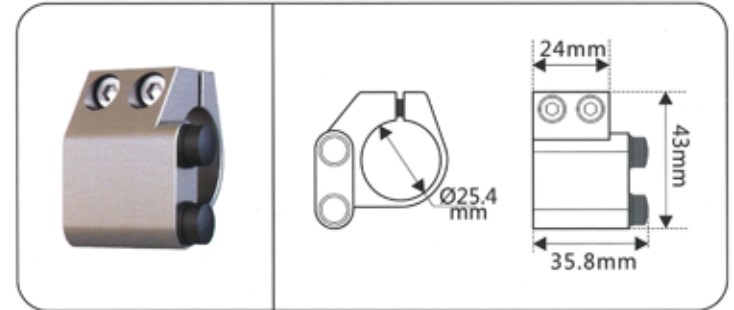

TY2.013.011.92

TY2.013.004.92

TY2.013.024.92

TY2.013.025.92

TY2.013.028.92

TY5.030.031.00

wooden door system:A-3)

Sliding Door Hardware in Steel