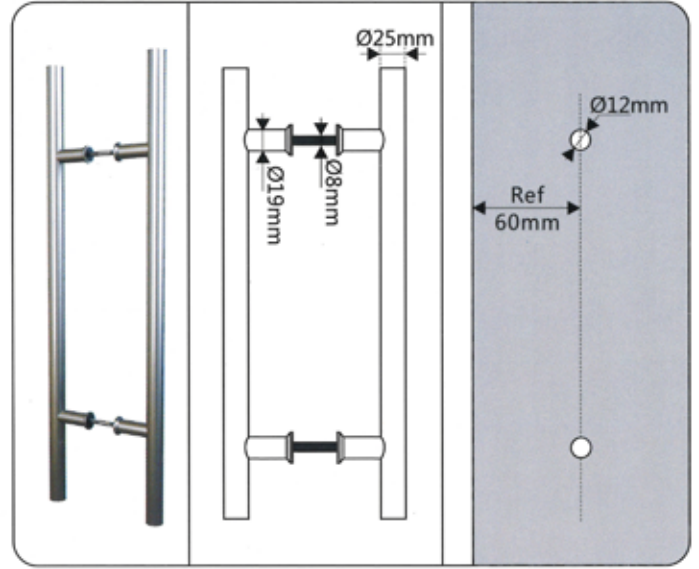

TY2.070.101

TY2.070.113

TY2.070.112

TY2.070.098

SLIDING DOOR HARDWARE IN STEEL

TY2.070.105

TY2.070.109

DOOR HANDLE

A STYLE

B STYLE

C STYLE

D STYLE

Total Length	Holes Distance	Item NO.			
		A STYLE	B STYLE	C STYLE	D STYLE
600mm	400mm	TY2.070.030.92			TY2.070.090.92
500mm	300mm	TY2.070.021.92	TY2.070.046.92		
400mm	300mm	TY2.070.039.92	TY2.070.083.92	TY2.070.067.92	TY2.070.089.92
300mm	200mm				TY2.070.085.92
200mm	150mm		TY2.070.081.92	TY2.070.082.92	