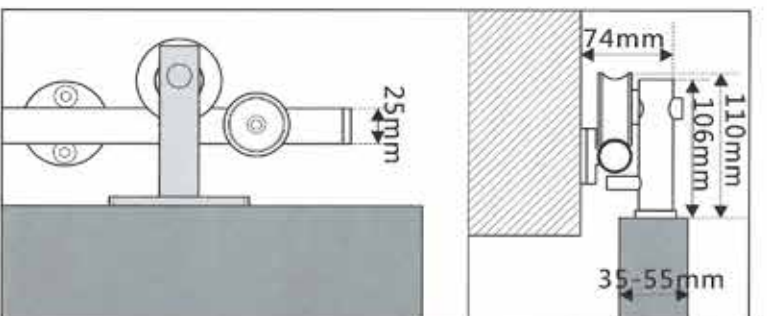

SLIDING DOOR HARDWARE IN STAINLESS STEEL

Sliding roller:TY2.040.003.92

Sliding roller:TY2.040.047.92

Sliding roller:TY2.040.036.92

Sliding roller:TY2.040.023.92

TYS2523

SLIDING DOOR HARDWARE IN STAINLESS STEEL