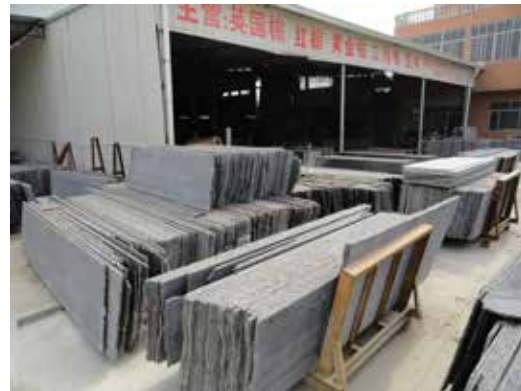

Barn Doors & Hardware

New Wood & Fire Rated Doors

Cabinets

(New, New door & Drawer Fronts & Refacing)

Stone Factory

LED's by Simon

Stone (Granite & Quartz & Installation)

Visit www.rmadg.com for more details