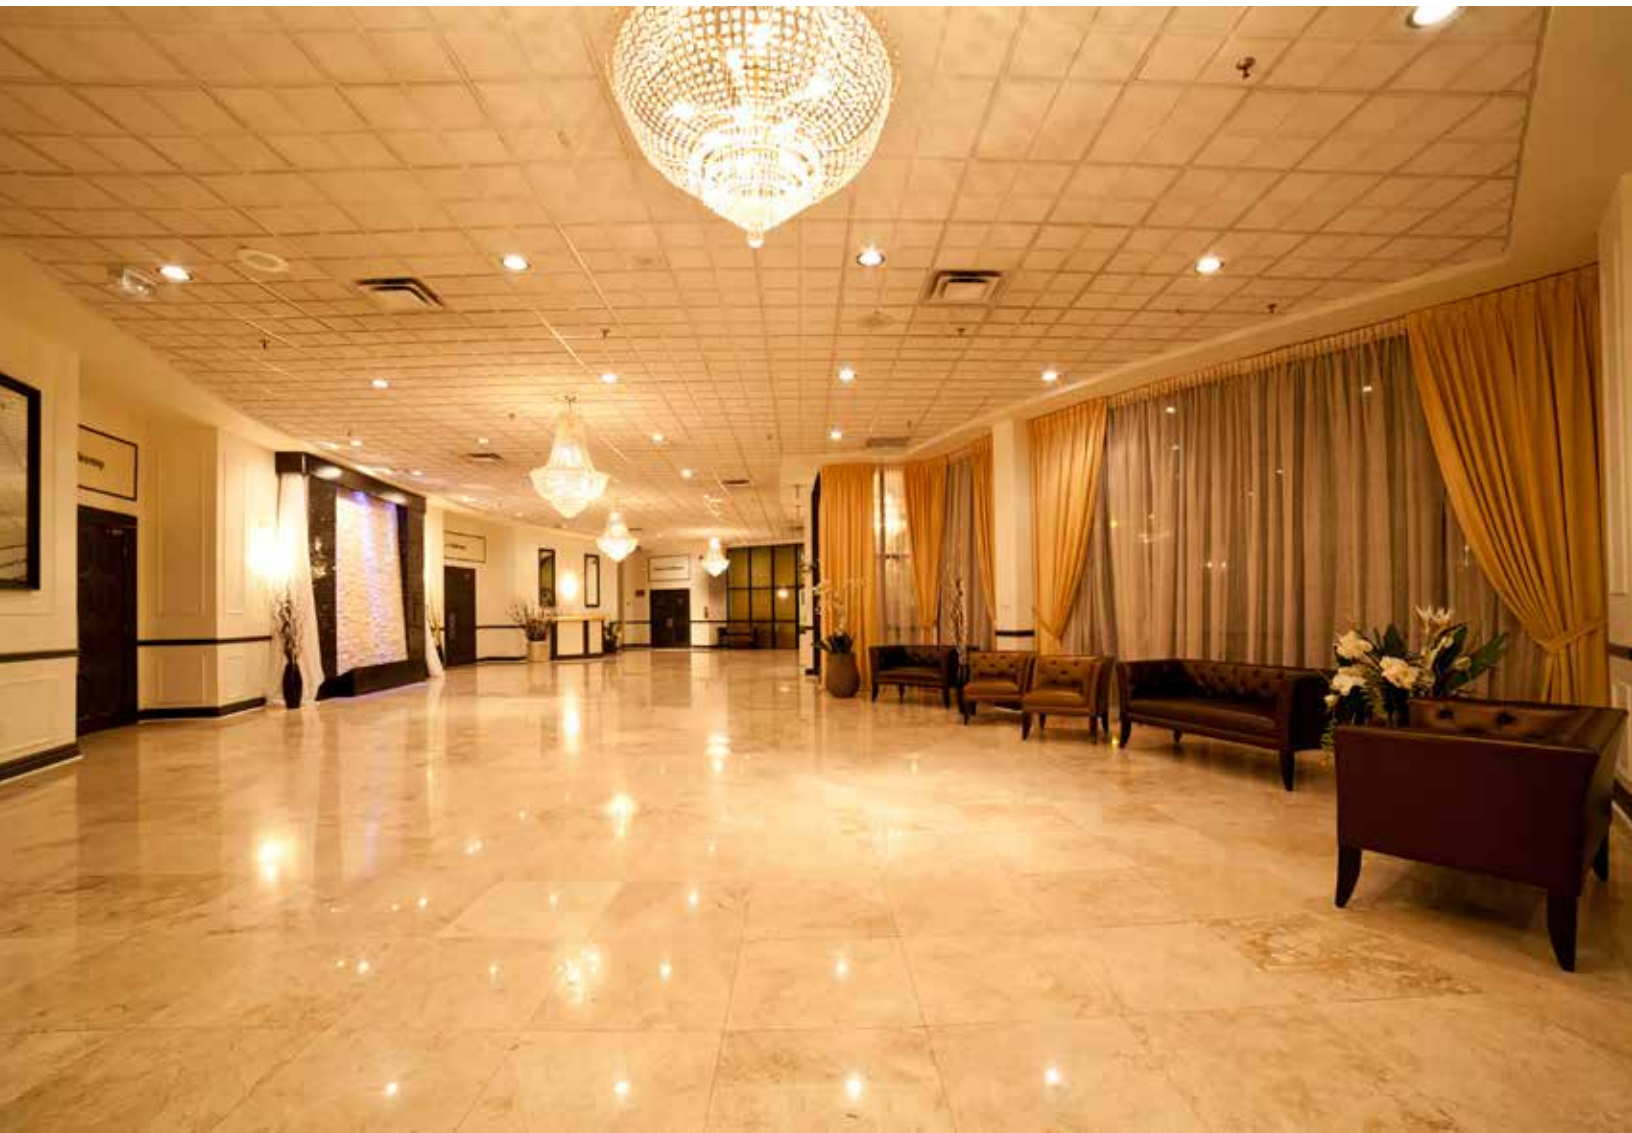

Why Choose Remanufacturing & Design Group?

- We are an industry leader, and work for some of the largest hospitality management groups and universities in the US
- We provide above-and-beyond client service
- We do it all, from beginning to end – Take measurements, order materials, build, ship, install, and cleanup
- We respect your job site – We will leave the job site in better shape than the way we found it